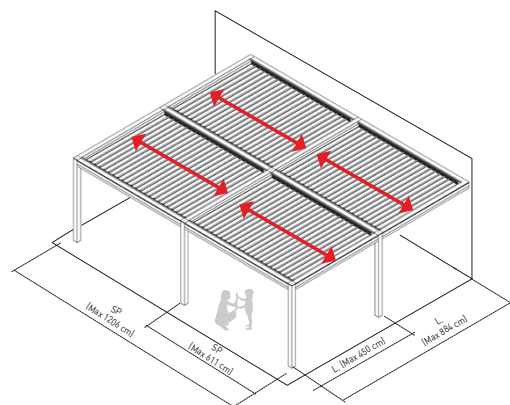

KEDRY SKYLIFE

konfiguraatit:

3L - FREESTANDING TRIPLE MODULE FLANKED ON L SIDE

3P - FREESTANDING TRIPLE MODULE FLANKED ON SP SIDE

3L A - SIDE LEANING AGAINST WALL-TRIPLE MODULE FLANKED ON L SIDE

3P A - SIDE LEANING AGAINST WALL-TRIPLE MODULE FLANKED ON SP SIDE

* COLONNA OBBLIGATORIA OLTRE. 700 CM PER MODULO

4L - FREESTANDING 4 MODULES SIDE BY SIDE

4L A - SIDE LEANING AGAINST WALL-4 MODULES SIDE BY SIDE

4P A - SIDE LEANING AGAINST WALL-4 MODULES SIDE BY SIDE

KEDRY SKYLIFE

konfiguraatit:

6L - FREESTANDING-6 MODULES SIDE BY SIDE

6P - FREESTANDING-6 MODULES SIDE BY SIDE

6L A - SIDE LEANING AGAINST WALL-6 MODULES SIDE BY SIDE

6P A - SIDE LEANING AGAINST WALL-6 MODULES SIDE BY SIDE