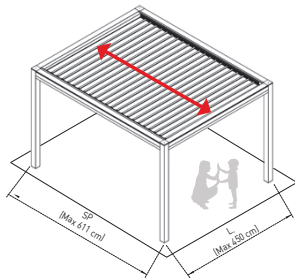

Koot:

cm.	200	225	250	275	300	325	350	375	400	425	450
211											
231											
251											
271											
291											
311											
331											
351											
371											
391											
411											
431											
451											
471											
491											
511											
531											
551											
571											
591											
611											

KEDRY SKYLIFE

1,8 m x 1,91 m -> 4,5 m x 6,11 m

Sälekatto:

KEDRY SKYLIFE

konfiguraatit:

1L - FREESTANDING SINGLE MODULE

1L A - SIDE LEANING AGAINST WALL

1P A - LEANING AGAINST WALL ON SP SIDE

2L - FREESTANDING DOUBLE MODULE FLANKED ON L SIDE

2P - FREESTANDING DOUBLE MODULE FLANKED ON SP SIDE

2L A - PLACED AGAINST WALL DOUBLE MODULE FLANKED ON L SIDE

2P - PLACED AGAINST WALL DOUBLE MODULE FLANKED ON SP SIDE

KEDRY SKYLIFE

konfiguraatit:

3L - FREESTANDING TRIPLE MODULE FLANKED ON L SIDE

3P - FREESTANDING TRIPLE MODULE FLANKED ON SP SIDE

3L A - SIDE LEANING AGAINST WALL-TRIPLE MODULE FLANKED ON L SIDE

3P A - SIDE LEANING AGAINST WALL-TRIPLE MODULE FLANKED ON SP SIDE