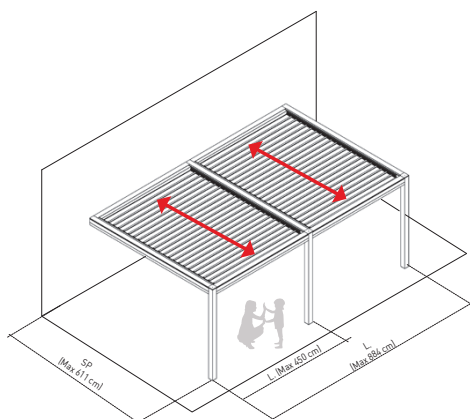

Koot:

cm.	200	225	250	275	300	325	350	375	400	425	450
211											
231											
251											
271											
291											
311											
331											
351											
371											
391											
411											
431											
451											
471											
491											
511											
531											
551											
571											
591											
611											

KEDRY SKYLIFE

1,8 m x 1,91 m -> 4,5 m x 6,11 m

Sälekatto:

KEDRY SKYLIFE

konfiguraatit:

1L - FREESTANDING SINGLE MODULE

1L A - SIDE LEANING AGAINST WALL

1P A - LEANING AGAINST WALL ON SP SIDE

2L - FREESTANDING DOUBLE MODULE FLANKED ON L SIDE

2P - FREESTANDING DOUBLE MODULE FLANKED ON SP SIDE

2L A - PLACED AGAINST WALL DOUBLE MODULE FLANKED ON L SIDE

2P - PLACED AGAINST WALL DOUBLE MODULE FLANKED ON SP SIDE

KEDRY SKYLIFE

konfiguraatit:

3L - FREESTANDING TRIPLE MODULE FLANKED ON L SIDE

3P - FREESTANDING TRIPLE MODULE FLANKED ON SP SIDE

3L A - SIDE LEANING AGAINST WALL-TRIPLE MODULE FLANKED ON L SIDE

3P A - SIDE LEANING AGAINST WALL-TRIPLE MODULE FLANKED ON SP SIDE