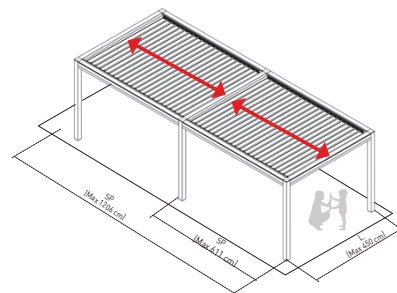

Koot:

cm.	200	225	250	275	300	325	350	375	400	425	450
211											
231											
251											
271											
291											
311											
331											
351											
371											
391											
411											
431											
451											
471											
491											
511											
531											
551											
571											
591											
611											

KEDRY SKYLIFE

1,8 m x 1,91 m -> 4,5 m x 6,11 m

Sälekatto:

KEDRY SKYLIFE

konfiguraatit:

1L - FREESTANDING SINGLE MODULE

1L A - SIDE LEANING AGAINST WALL

1P A - LEANING AGAINST WALL ON SP SIDE

2L - FREESTANDING DOUBLE MODULE FLANKED ON L SIDE

2P - FREESTANDING DOUBLE MODULE FLANKED ON SP SIDE

2L A - PLACED AGAINST WALL DOUBLE MODULE FLANKED ON L SIDE

2P - PLACED AGAINST WALL DOUBLE MODULE FLANKED ON SP SIDE

KEDRY SKYLIFE

konfiguraatit:

3L - FREESTANDING TRIPLE MODULE FLANKED ON L SIDE

3P - FREESTANDING TRIPLE MODULE FLANKED ON SP SIDE

3L A - SIDE LEANING AGAINST WALL-TRIPLE MODULE FLANKED ON L SIDE

3P A - SIDE LEANING AGAINST WALL-TRIPLE MODULE FLANKED ON SP SIDE