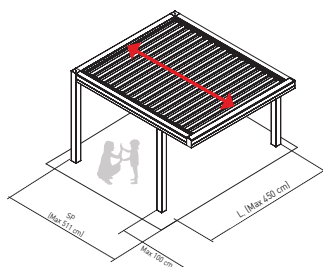

ADD € 393,00 COMPARED TO MODEL 1L