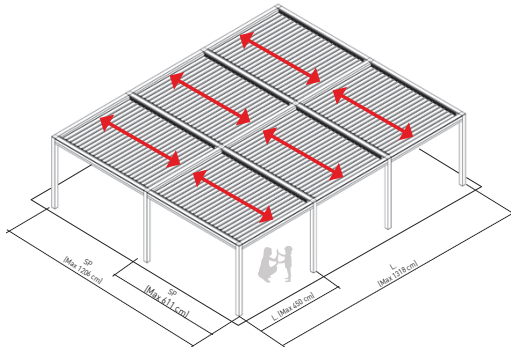

KEDRY SKYLIFE

konfiguraatit:

3L - FREESTANDING TRIPLE MODULE FLANKED ON L SIDE

3P - FREESTANDING TRIPLE MODULE FLANKED ON SP SIDE

3L A - SIDE LEANING AGAINST WALL-TRIPLE MODULE FLANKED ON L SIDE

3P A - SIDE LEANING AGAINST WALL-TRIPLE MODULE FLANKED ON SP SIDE

* COLONNA OBBLIGATORIA OLTRE. 700 CM PER MODULO

4L - FREESTANDING 4 MODULES SIDE BY SIDE

4L A - SIDE LEANING AGAINST WALL-4 MODULES SIDE BY SIDE

4P A - SIDE LEANING AGAINST WALL-4 MODULES SIDE BY SIDE

KEDRY SKYLIFE

konfiguraatit:

6L - FREESTANDING-6 MODULES SIDE BY SIDE

6P - FREESTANDING-6 MODULES SIDE BY SIDE

6L A - SIDE LEANING AGAINST WALL-6 MODULES SIDE BY SIDE

6P A - SIDE LEANING AGAINST WALL-6 MODULES SIDE BY SIDE