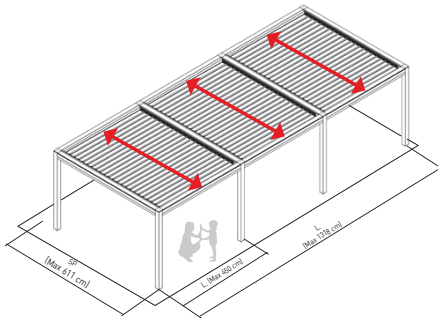

KEDRY SKYLIFE

1,8 m x 1,91 m -> 4,5 m x 6,11 m

Sälekatto:

KEDRY SKYLIFE

konfiguraatit:

1L - FREESTANDING SINGLE MODULE

1L A - SIDE LEANING AGAINST WALL

1P A - LEANING AGAINST WALL ON SP SIDE

2L - FREESTANDING DOUBLE MODULE FLANKED ON L SIDE

2P - FREESTANDING DOUBLE MODULE FLANKED ON SP SIDE

2L A - PLACED AGAINST WALL DOUBLE MODULE FLANKED ON L SIDE

2P - PLACED AGAINST WALL DOUBLE MODULE FLANKED ON SP SIDE

KEDRY SKYLIFE

konfiguraatit:

3L - FREESTANDING TRIPLE MODULE FLANKED ON L SIDE

3P - FREESTANDING TRIPLE MODULE FLANKED ON SP SIDE

3L A - SIDE LEANING AGAINST WALL-TRIPLE MODULE FLANKED ON L SIDE

3P A - SIDE LEANING AGAINST WALL-TRIPLE MODULE FLANKED ON SP SIDE

* COLONNA OBBLIGATORIA OLTRE. 700 CM PER MODULO

4L - FREESTANDING 4 MODULES SIDE BY SIDE

4L A - SIDE LEANING AGAINST WALL-4 MODULES SIDE BY SIDE

4P A - SIDE LEANING AGAINST WALL-4 MODULES SIDE BY SIDE

KEDRY SKYLIFE