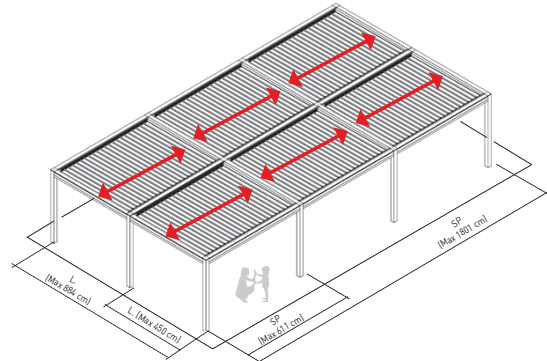

KEDRY SKYLIFE

konfiguraatit:

3L - FREESTANDING TRIPLE MODULE FLANKED ON L SIDE

3P - FREESTANDING TRIPLE MODULE FLANKED ON SP SIDE

3L A - SIDE LEANING AGAINST WALL-TRIPLE MODULE FLANKED ON L SIDE

3P A - SIDE LEANING AGAINST WALL-TRIPLE MODULE FLANKED ON SP SIDE

* COLONNA OBBLIGATORIA OLTRE. 700 CM PER MODULO

4L - FREESTANDING 4 MODULES SIDE BY SIDE

4L A - SIDE LEANING AGAINST WALL-4 MODULES SIDE BY SIDE

4P A - SIDE LEANING AGAINST WALL-4 MODULES SIDE BY SIDE

KEDRY SKYLIFE

konfiguraatit:

6L - FREESTANDING-6 MODULES SIDE BY SIDE

6P - FREESTANDING-6 MODULES SIDE BY SIDE

6L A - SIDE LEANING AGAINST WALL-6 MODULES SIDE BY SIDE

6P A - SIDE LEANING AGAINST WALL-6 MODULES SIDE BY SIDE