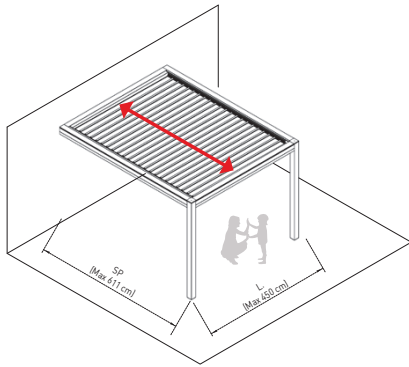

Koot:

cm.	200	225	250	275	300	325	350	375	400	425	450
211											
231											
251											
271											
291											
311											
331											
351											
371											
391											
411											
431											
451											
471											
491											
511											
531											
551											
571											
591											
611											

KEDRY SKYLIFE

1,8 m x 1,91 m -> 4,5 m x 6,11 m

Sälekatto:

KEDRY SKYLIFE

konfiguraatit:

1L - FREESTANDING SINGLE MODULE

1L A - SIDE LEANING AGAINST WALL

1P A - LEANING AGAINST WALL ON SP SIDE

2L - FREESTANDING DOUBLE MODULE FLANKED ON L SIDE

2P - FREESTANDING DOUBLE MODULE FLANKED ON SP SIDE

2L A - PLACED AGAINST WALL DOUBLE MODULE FLANKED ON L SIDE

2P - PLACED AGAINST WALL DOUBLE MODULE FLANKED ON SP SIDE

KEDRY SKYLIFE

konfiguraatit:

3L - FREESTANDING TRIPLE MODULE FLANKED ON L SIDE

3P - FREESTANDING TRIPLE MODULE FLANKED ON SP SIDE

3L A - SIDE LEANING AGAINST WALL-TRIPLE MODULE FLANKED ON L SIDE

3P A - SIDE LEANING AGAINST WALL-TRIPLE MODULE FLANKED ON SP SIDE