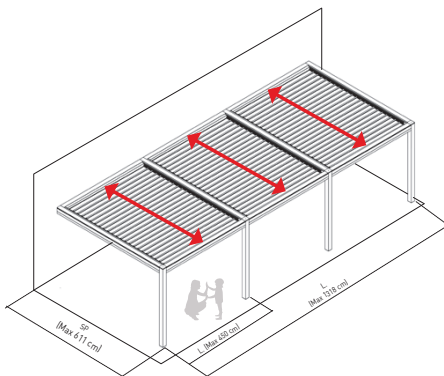

2L - FREESTANDING DOUBLE MODULE FLANKED ON L SIDE

2P - FREESTANDING DOUBLE MODULE FLANKED ON SP SIDE

2L A - PLACED AGAINST WALL DOUBLE MODULE FLANKED ON L SIDE

2P - PLACED AGAINST WALL DOUBLE MODULE FLANKED ON SP SIDE

KEDRY SKYLIFE

konfiguraatit:

3L - FREESTANDING TRIPLE MODULE FLANKED ON L SIDE

3P - FREESTANDING TRIPLE MODULE FLANKED ON SP SIDE

3L A - SIDE LEANING AGAINST WALL-TRIPLE MODULE FLANKED ON L SIDE

3P A - SIDE LEANING AGAINST WALL-TRIPLE MODULE FLANKED ON SP SIDE

* COLONNA OBBLIGATORIA OLTRE. 700 CM PER MODULO

4L - FREESTANDING 4 MODULES SIDE BY SIDE

4L A - SIDE LEANING AGAINST WALL-4 MODULES SIDE BY SIDE

4P A - SIDE LEANING AGAINST WALL-4 MODULES SIDE BY SIDE

KEDRY SKYLIFE