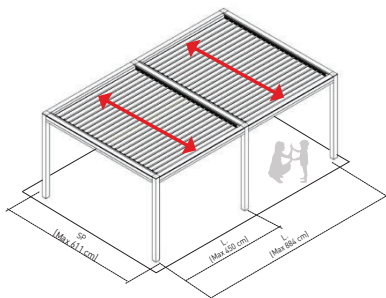

Koot:

cm.	200	225	250	275	300	325	350	375	400	425	450
211											
231											
251											
271											
291											
311											
331											
351											
371											
391											
411											
431											
451											
471											
491											
511											
531											
551											
571											
591											
611											

KEDRY SKYLIFE

1,8 m x 1,91 m -> 4,5 m x 6,11 m

Sälekatto:

KEDRY SKYLIFE

konfiguraatit:

1L - FREESTANDING SINGLE MODULE

1L A - SIDE LEANING AGAINST WALL

1P A - LEANING AGAINST WALL ON SP SIDE

2L - FREESTANDING DOUBLE MODULE FLANKED ON L SIDE

2P - FREESTANDING DOUBLE MODULE FLANKED ON SP SIDE

2L A - PLACED AGAINST WALL DOUBLE MODULE FLANKED ON L SIDE

2P - PLACED AGAINST WALL DOUBLE MODULE FLANKED ON SP SIDE

KEDRY SKYLIFE

konfiguraatit:

3L - FREESTANDING TRIPLE MODULE FLANKED ON L SIDE

3P - FREESTANDING TRIPLE MODULE FLANKED ON SP SIDE

3L A - SIDE LEANING AGAINST WALL-TRIPLE MODULE FLANKED ON L SIDE

3P A - SIDE LEANING AGAINST WALL-TRIPLE MODULE FLANKED ON SP SIDE