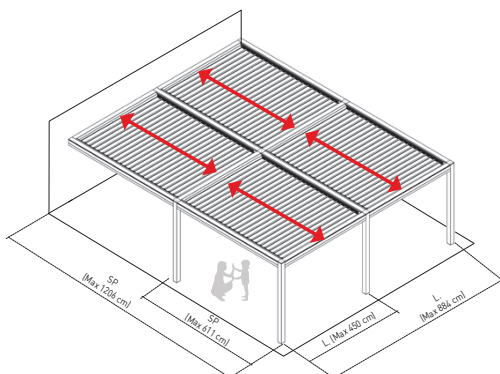

KEDRY SKYLIFE

1,8 m x 1,91 m -> 4,5 m x 6,11 m

Sälekatto:

KEDRY SKYLIFE

konfiguraatit:

1L - FREESTANDING SINGLE MODULE

1L A - SIDE LEANING AGAINST WALL

1P A - LEANING AGAINST WALL ON SP SIDE

2L - FREESTANDING DOUBLE MODULE FLANKED ON L SIDE

2P - FREESTANDING DOUBLE MODULE FLANKED ON SP SIDE

2L A - PLACED AGAINST WALL DOUBLE MODULE FLANKED ON L SIDE

2P - PLACED AGAINST WALL DOUBLE MODULE FLANKED ON SP SIDE

KEDRY SKYLIFE

konfiguraatit:

3L - FREESTANDING TRIPLE MODULE FLANKED ON L SIDE

3P - FREESTANDING TRIPLE MODULE FLANKED ON SP SIDE

3L A - SIDE LEANING AGAINST WALL-TRIPLE MODULE FLANKED ON L SIDE

3P A - SIDE LEANING AGAINST WALL-TRIPLE MODULE FLANKED ON SP SIDE

* COLONNA OBBLIGATORIA OLTRE. 700 CM PER MODULO

4L - FREESTANDING 4 MODULES SIDE BY SIDE

4L A - SIDE LEANING AGAINST WALL-4 MODULES SIDE BY SIDE

4P A - SIDE LEANING AGAINST WALL-4 MODULES SIDE BY SIDE

KEDRY SKYLIFE