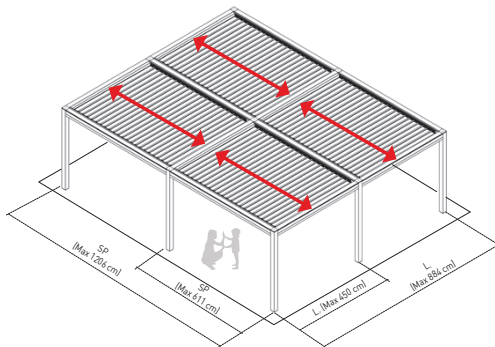

KEDRY SKYLIFE

1,8 m x 1,91 m -> 4,5 m x 6,11 m

Sälekatto:

KEDRY SKYLIFE

konfiguraatit:

1L - FREESTANDING SINGLE MODULE

1L A - SIDE LEANING AGAINST WALL

1P A - LEANING AGAINST WALL ON SP SIDE

2L - FREESTANDING DOUBLE MODULE FLANKED ON L SIDE

2P - FREESTANDING DOUBLE MODULE FLANKED ON SP SIDE

2L A - PLACED AGAINST WALL DOUBLE MODULE FLANKED ON L SIDE

2P - PLACED AGAINST WALL DOUBLE MODULE FLANKED ON SP SIDE

KEDRY SKYLIFE

konfiguraatit:

3L - FREESTANDING TRIPLE MODULE FLANKED ON L SIDE

3P - FREESTANDING TRIPLE MODULE FLANKED ON SP SIDE

3L A - SIDE LEANING AGAINST WALL-TRIPLE MODULE FLANKED ON L SIDE

3P A - SIDE LEANING AGAINST WALL-TRIPLE MODULE FLANKED ON SP SIDE

* COLONNA OBBLIGATORIA OLTRE. 700 CM PER MODULO

4L - FREESTANDING 4 MODULES SIDE BY SIDE

4L A - SIDE LEANING AGAINST WALL-4 MODULES SIDE BY SIDE

4P A - SIDE LEANING AGAINST WALL-4 MODULES SIDE BY SIDE

KEDRY SKYLIFE