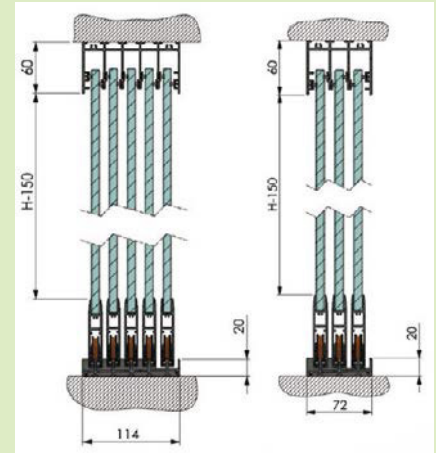

**LIUKUVAT
LASISEINÄT:**