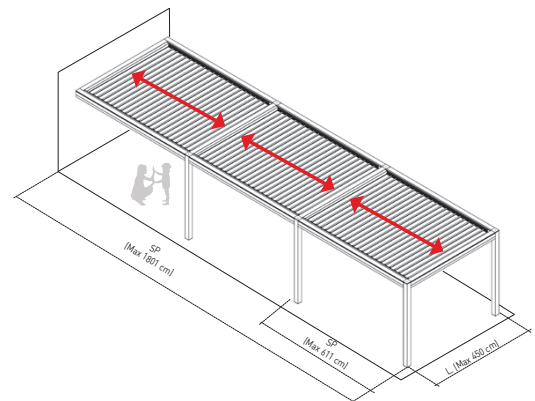

2L - FREESTANDING DOUBLE MODULE FLANKED ON L SIDE

2P - FREESTANDING DOUBLE MODULE FLANKED ON SP SIDE

2L A - PLACED AGAINST WALL DOUBLE MODULE FLANKED ON L SIDE

2P - PLACED AGAINST WALL DOUBLE MODULE FLANKED ON SP SIDE

KEDRY SKYLIFE

konfiguraatit:

3L - FREESTANDING TRIPLE MODULE FLANKED ON L SIDE

3P - FREESTANDING TRIPLE MODULE FLANKED ON SP SIDE

3L A - SIDE LEANING AGAINST WALL-TRIPLE MODULE FLANKED ON L SIDE

3P A - SIDE LEANING AGAINST WALL-TRIPLE MODULE FLANKED ON SP SIDE

* COLONNA OBBLIGATORIA OLTRE. 700 CM PER MODULO

4L - FREESTANDING 4 MODULES SIDE BY SIDE

4L A - SIDE LEANING AGAINST WALL-4 MODULES SIDE BY SIDE

4P A - SIDE LEANING AGAINST WALL-4 MODULES SIDE BY SIDE

KEDRY SKYLIFE