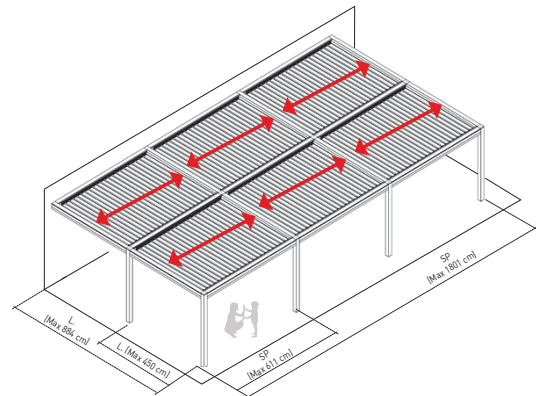

KEDRY SKYLIFE

konfiguraatit:

3L - FREESTANDING TRIPLE MODULE FLANKED ON L SIDE

3P - FREESTANDING TRIPLE MODULE FLANKED ON SP SIDE

3L A - SIDE LEANING AGAINST WALL-TRIPLE MODULE FLANKED ON L SIDE

3P A - SIDE LEANING AGAINST WALL-TRIPLE MODULE FLANKED ON SP SIDE

* COLONNA OBBLIGATORIA OLTRE. 700 CM PER MODULO

4L - FREESTANDING 4 MODULES SIDE BY SIDE

4L A - SIDE LEANING AGAINST WALL-4 MODULES SIDE BY SIDE

4P A - SIDE LEANING AGAINST WALL-4 MODULES SIDE BY SIDE

KEDRY SKYLIFE

konfiguraatit:

6L - FREESTANDING-6 MODULES SIDE BY SIDE

6P - FREESTANDING-6 MODULES SIDE BY SIDE

6L A - SIDE LEANING AGAINST WALL-6 MODULES SIDE BY SIDE

6P A - SIDE LEANING AGAINST WALL-6 MODULES SIDE BY SIDE

* COLONNA OBBLIGATORIA OLTRE 700 CM PER MODULO

DOUBLE MODULE SIDE BY SIDE ON L FRONT WITHOUT INTERMEDIATE PILLARS

SPECIAL CONFIGURATIONS (on quotation)

SINGLE MODULE SIDE BY SIDE ON L FRONT WITH BACK SET FRONTAL PILLARS