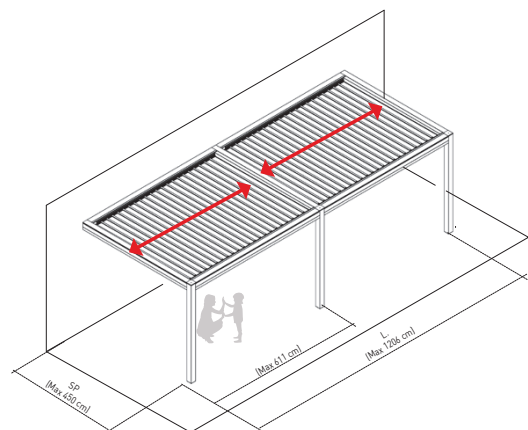

KEDRY SKYLIFE

1,8 m x 1,91 m -> 4,5 m x 6,11 m

Sälekatto:

KEDRY SKYLIFE

konfiguraatit:

1L - FREESTANDING SINGLE MODULE

1L A - SIDE LEANING AGAINST WALL

1P A - LEANING AGAINST WALL ON SP SIDE

2L - FREESTANDING DOUBLE MODULE FLANKED ON L SIDE

2P - FREESTANDING DOUBLE MODULE FLANKED ON SP SIDE

2L A - PLACED AGAINST WALL DOUBLE MODULE FLANKED ON L SIDE

2P - PLACED AGAINST WALL DOUBLE MODULE FLANKED ON SP SIDE

KEDRY SKYLIFE

konfiguraatit:

3L - FREESTANDING TRIPLE MODULE FLANKED ON L SIDE

3P - FREESTANDING TRIPLE MODULE FLANKED ON SP SIDE

3L A - SIDE LEANING AGAINST WALL-TRIPLE MODULE FLANKED ON L SIDE

3P A - SIDE LEANING AGAINST WALL-TRIPLE MODULE FLANKED ON SP SIDE