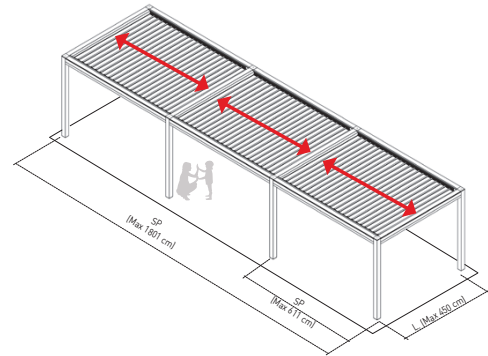

KEDRY SKYLIFE

1,8 m x 1,91 m -> 4,5 m x 6,11 m

Sälekatto:

KEDRY SKYLIFE

konfiguraatit:

1L - FREESTANDING SINGLE MODULE

1L A - SIDE LEANING AGAINST WALL

1P A - LEANING AGAINST WALL ON SP SIDE

2L - FREESTANDING DOUBLE MODULE FLANKED ON L SIDE

2P - FREESTANDING DOUBLE MODULE FLANKED ON SP SIDE

2L A - PLACED AGAINST WALL DOUBLE MODULE FLANKED ON L SIDE

2P - PLACED AGAINST WALL DOUBLE MODULE FLANKED ON SP SIDE

KEDRY SKYLIFE

konfiguraatit:

3L - FREESTANDING TRIPLE MODULE FLANKED ON L SIDE

3P - FREESTANDING TRIPLE MODULE FLANKED ON SP SIDE

3L A - SIDE LEANING AGAINST WALL-TRIPLE MODULE FLANKED ON L SIDE

3P A - SIDE LEANING AGAINST WALL-TRIPLE MODULE FLANKED ON SP SIDE

* COLONNA OBBLIGATORIA OLTRE. 700 CM PER MODULO

4L - FREESTANDING 4 MODULES SIDE BY SIDE

4L A - SIDE LEANING AGAINST WALL-4 MODULES SIDE BY SIDE

4P A - SIDE LEANING AGAINST WALL-4 MODULES SIDE BY SIDE

KEDRY SKYLIFE