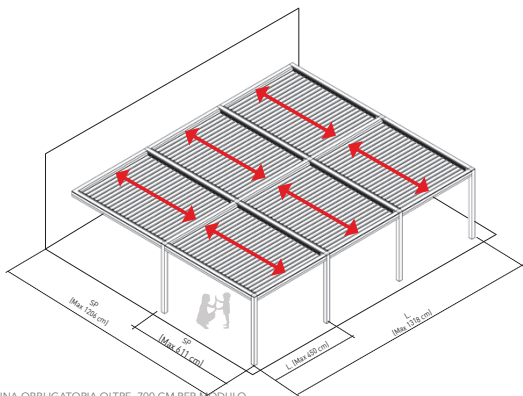

* COLONNA OBBLIGATORIA OLTRE. 700 CM PER MODULO

4L - FREESTANDING 4 MODULES SIDE BY SIDE

4L A - SIDE LEANING AGAINST WALL-4 MODULES SIDE BY SIDE

4P A - SIDE LEANING AGAINST WALL-4 MODULES SIDE BY SIDE

KEDRY SKYLIFE

konfiguraatit:

6L - FREESTANDING-6 MODULES SIDE BY SIDE

6P - FREESTANDING-6 MODULES SIDE BY SIDE

6L A - SIDE LEANING AGAINST WALL-6 MODULES SIDE BY SIDE

6P A - SIDE LEANING AGAINST WALL-6 MODULES SIDE BY SIDE