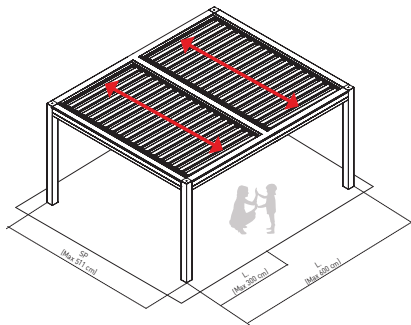

KEDRY SKYLIFE

konfiguraatit:

3L - FREESTANDING TRIPLE MODULE FLANKED ON L SIDE

3P - FREESTANDING TRIPLE MODULE FLANKED ON SP SIDE

3L A - SIDE LEANING AGAINST WALL-TRIPLE MODULE FLANKED ON L SIDE

3P A - SIDE LEANING AGAINST WALL-TRIPLE MODULE FLANKED ON SP SIDE

* COLONNA OBBLIGATORIA OLTRE. 700 CM PER MODULO

4L - FREESTANDING 4 MODULES SIDE BY SIDE

4L A - SIDE LEANING AGAINST WALL-4 MODULES SIDE BY SIDE

4P A - SIDE LEANING AGAINST WALL-4 MODULES SIDE BY SIDE

KEDRY SKYLIFE

konfiguraatit:

6L - FREESTANDING-6 MODULES SIDE BY SIDE

6P - FREESTANDING-6 MODULES SIDE BY SIDE

6L A - SIDE LEANING AGAINST WALL-6 MODULES SIDE BY SIDE

6P A - SIDE LEANING AGAINST WALL-6 MODULES SIDE BY SIDE

* COLONNA OBBLIGATORIA OLTRE 700 CM PER MODULO

DOUBLE MODULE SIDE BY SIDE ON L FRONT WITHOUT INTERMEDIATE PILLARS

SPECIAL CONFIGURATIONS (on quotation)

SINGLE MODULE SIDE BY SIDE ON L FRONT WITH BACK SET FRONTAL PILLARS