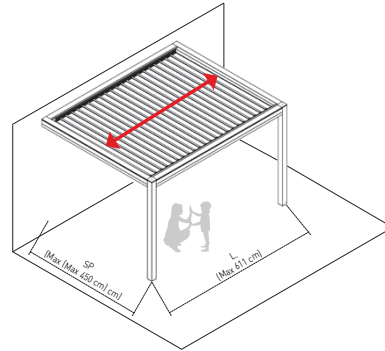

Koot:

cm.	200	225	250	275	300	325	350	375	400	425	450
211											
231											
251											
271											
291											
311											
331											
351											
371											
391											
411											
431											
451											
471											
491											
511											
531											
551											
571											
591											
611											

KEDRY SKYLIFE

1,8 m x 1,91 m -> 4,5 m x 6,11 m

Sälekatto:

KEDRY SKYLIFE

konfiguraatit:

1L - FREESTANDING SINGLE MODULE

1L A - SIDE LEANING AGAINST WALL

1P A - LEANING AGAINST WALL ON SP SIDE

2L - FREESTANDING DOUBLE MODULE FLANKED ON L SIDE

2P - FREESTANDING DOUBLE MODULE FLANKED ON SP SIDE

2L A - PLACED AGAINST WALL DOUBLE MODULE FLANKED ON L SIDE

2P - PLACED AGAINST WALL DOUBLE MODULE FLANKED ON SP SIDE

KEDRY SKYLIFE

konfiguraatit:

3L - FREESTANDING TRIPLE MODULE FLANKED ON L SIDE

3P - FREESTANDING TRIPLE MODULE FLANKED ON SP SIDE

3L A - SIDE LEANING AGAINST WALL-TRIPLE MODULE FLANKED ON L SIDE

3P A - SIDE LEANING AGAINST WALL-TRIPLE MODULE FLANKED ON SP SIDE